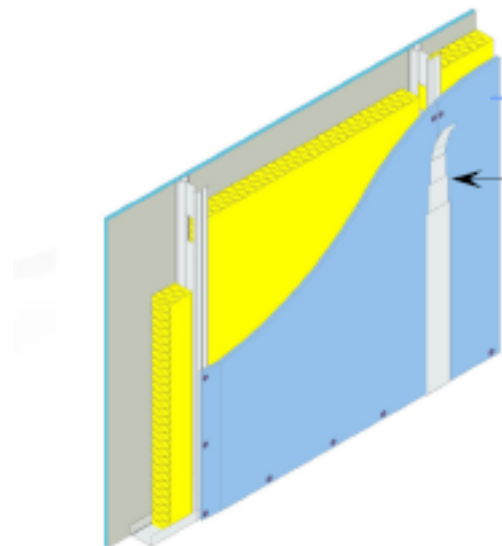

Gyproc Sound Bloc is a breakthrough gypsum plasterboard consisting of high density aerated gypsum core bonded to paper liners. This board has proven to improve sound insulation by 50% (+3 dB) as compared to plain gypsum plasterboards. This implies that Gyproc Sound Bloc can reduce the transmission of sound between walls by half and provide a much more noise free environment for the inhabitants. The Gyproc Sound Bloc boards also maintain the other physical performance factors of mechanical strength, fire resistance and being light in weight.

Gyproc Sound Bloc is ideal for partitions between office cabins, conference and meeting rooms, multiplexes, classrooms, banquet rooms etc. where sound level not exceeding 20 dB is appreciated.

**Availability:** Get it from the Saint-Gobain Gyproc distribution network across the country